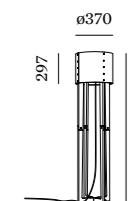

ROCK

FLOOR SURFACE

1.0 NAKED

LED A60 4-25W | E27
220-240VAC | 50-60Hz
MDF lacquered
black textile cable

5.00kg IP20 0,3m

6.0

LED A60 4-25W | E27
220-240VAC | 50-60Hz
stone veneer | MDF lacquered
black textile cable

6.00kg IP20 0,3m

CODE
2223E800

cable plug with dimmer

CODE
2221E8W0
2221E8D0

cable plug with dimmer

OPTIONAL

T32-300 carbon filament E27 15W
CODE
2200K | 50lm 9003E127

T30-300 LED E27 8W dim
CODE
2200K | 550lm 9003E130
2700K | 550lm 9003E135